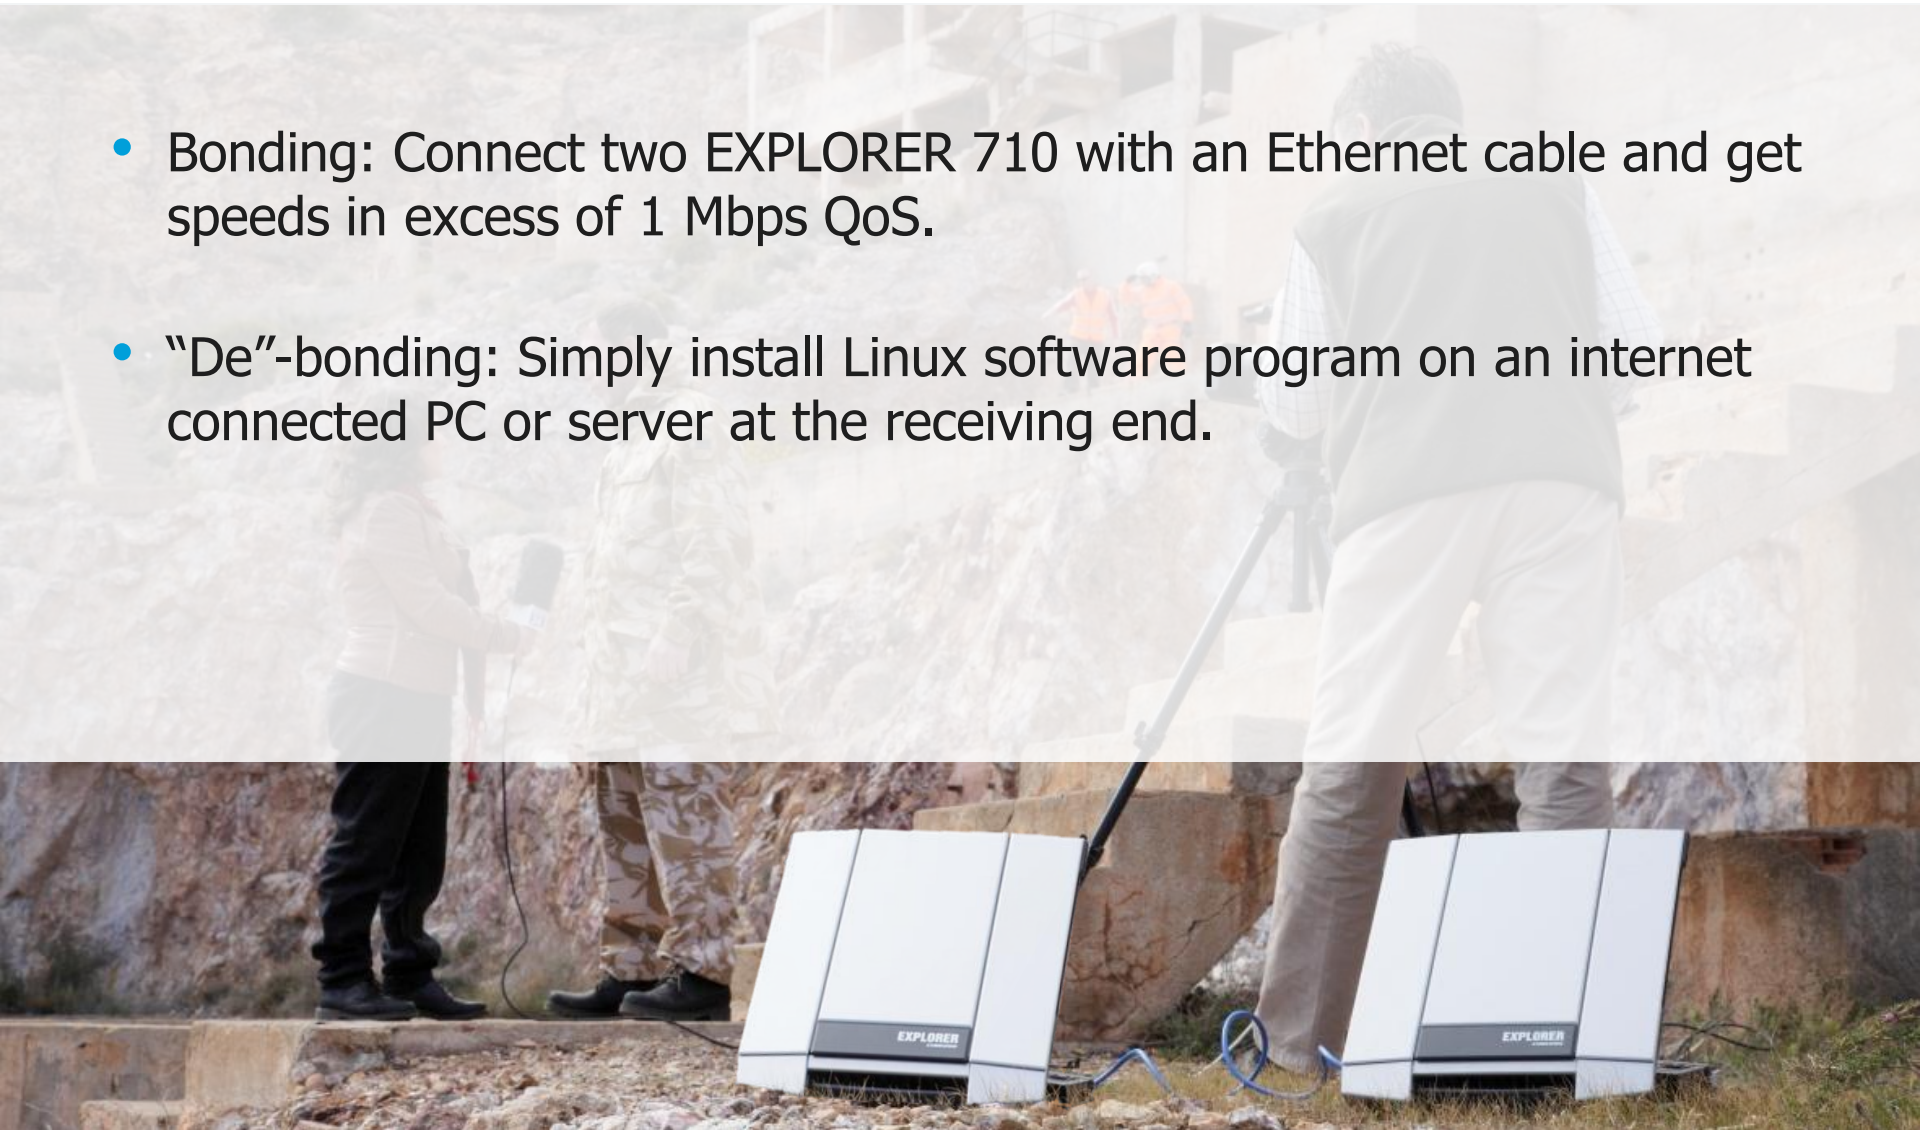

## - Plug 'n Play bonding

- Bonding: Connect two EXPLORER 710 with an Ethernet cable and get speeds in excess of 1 Mbps QoS.
- “De”-bonding: Simply install Linux software program on an internet connected PC or server at the receiving end.