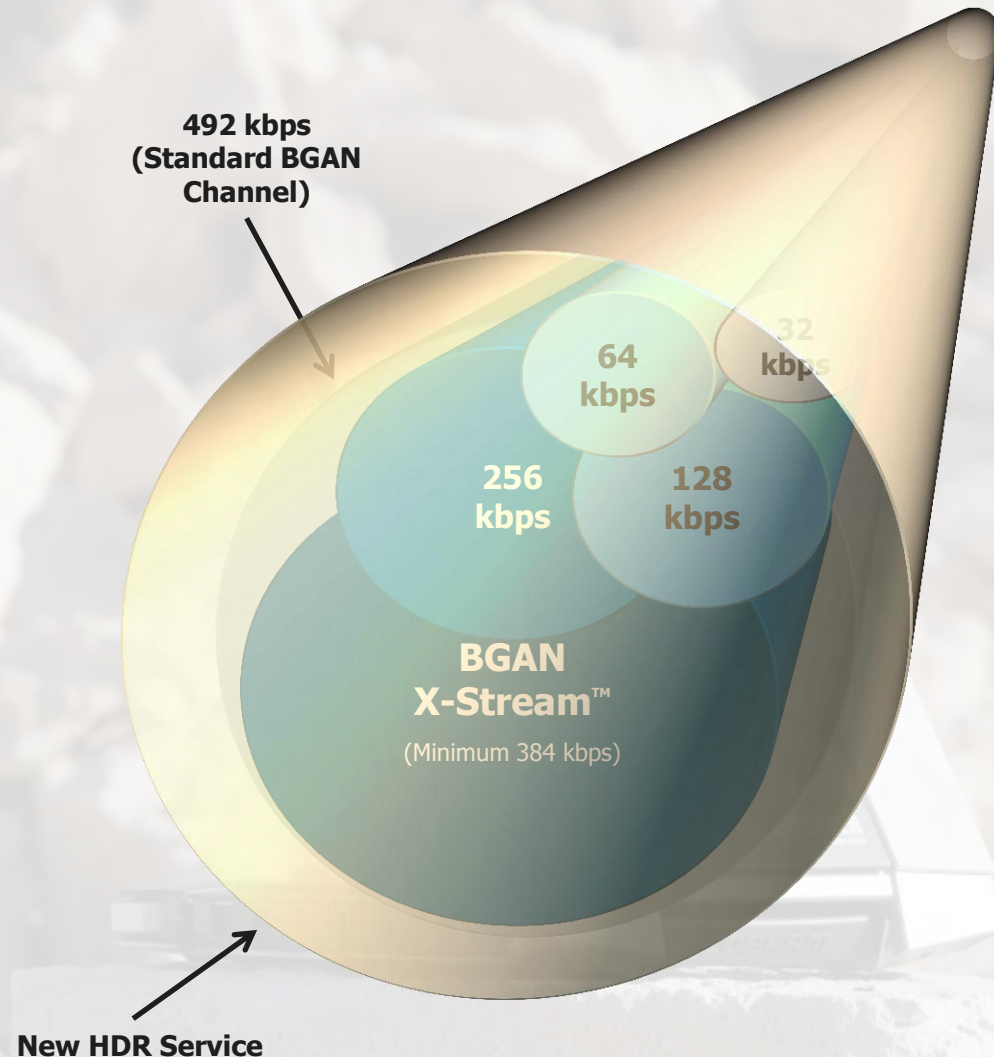

# Introducing EXPLORER 710 - the bar is raised

**COBHAM**

- A state of the art BGAN setting new standards in terms of speed, size and features.
- Radical improvement in video quality - the first and only BGAN to support High Data Rate streaming service from Inmarsat.
- Ultra-portable and lightweight with more capability.
- Shipstart: September 2013

# High Data Rate Streaming QoS

- HDR on-demand Streaming Service provides a guaranteed bandwidth (QoS) of est. 650 kbps.
- Service offerings:
  - **Asymmetrical** (650 kbps up / 64 kbps down); pay for what you need.
  - **Symmetrical** – or premium (650 kbps up/down).
  - **Half-channel** (325 kbps).
- Standard (shared) data will continue to be 492 kbps (Class 1).
- HDR will launch in Q4 2013 under existing I4 satellites