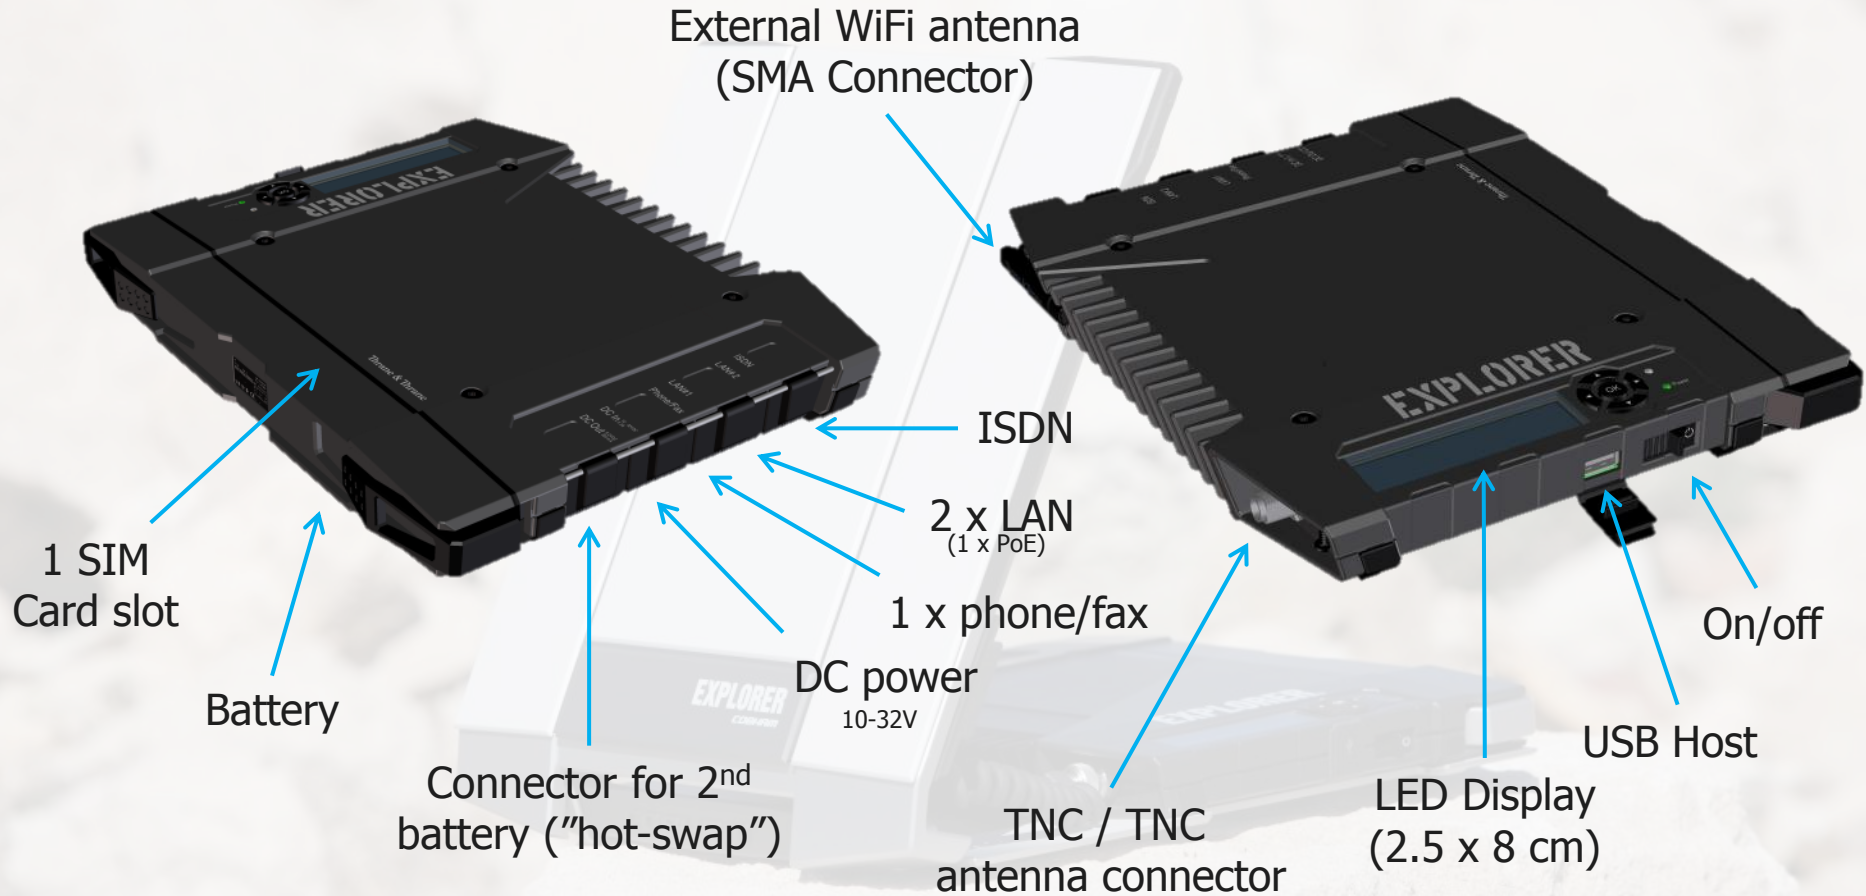

## - Plug 'n Play bonding

- Bonding: Connect two EXPLORER 710 with an Ethernet cable and get speeds in excess of 1 Mbps QoS.
- “De”-bonding: Simply install Linux software program on an internet connected PC or server at the receiving end.

# EXPLORER 710

- Ultra-Portable BGAN

**COBHAM**

EXPLORER 700

EXPLORER 710

EXPLORER 710 - the smallest Class 1 BGAN terminal

Built-in SIP  
server

Smartphone  
Apps

Detachable  
antenna

Backpack size

And much, much more...

**COBHAM**

---

The logo for COBHAM, featuring the word "COBHAM" in a bold, blue, italicized sans-serif font.